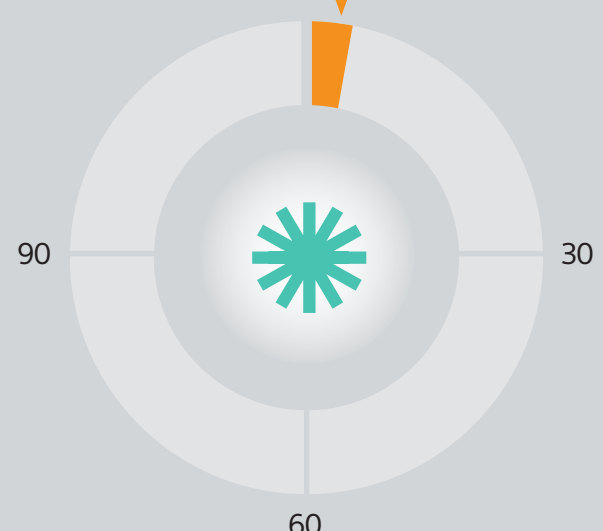

Laser ready in only
6 seconds