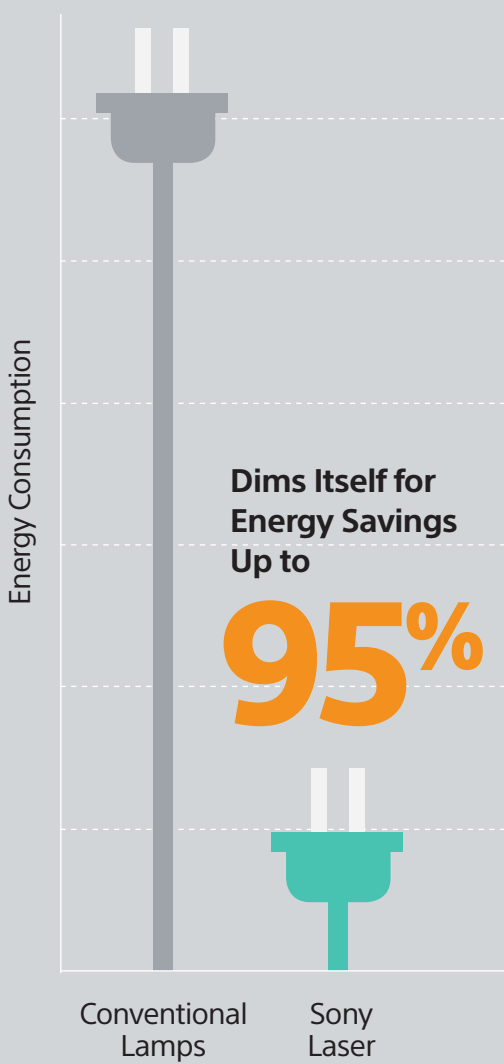

Laser Projectors and the Environment

1 No Lamps = Less Waste!

Laser projectors are rated for an estimated 20,000 hours of life.

Sony
Laser Projector

Conventional Lamps
Containing Mercury

2 Mercury Free = Environmentally Conscious

Incorrect mercury lamp disposal can
result in environmental contamination

Sony laser projectors
are 100% mercury-free

3 Reduced Energy Consumption

Adapts brightness and light output
to fit projected image

Normal
Output

Lower
Output

Automatically mutes for energy savings
when you need to cut off picture temporarily

Play

Energy
Consumption

Mute

Play

Instantly switches on/off for no wasted energy