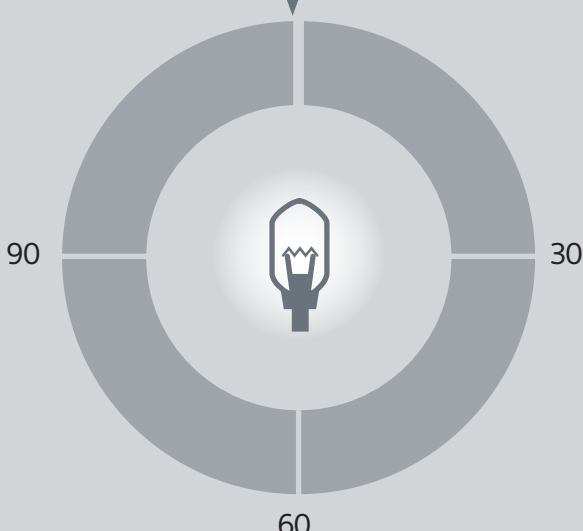

Adapts brightness and light output
to fit projected image

Normal
Output

Lower
Output

Automatically mutes for energy savings
when you need to cut off picture temporarily

Play

Energy
Consumption

Mute

Play

Instantly switches on/off for no wasted energy

Lamps ready in
120 seconds